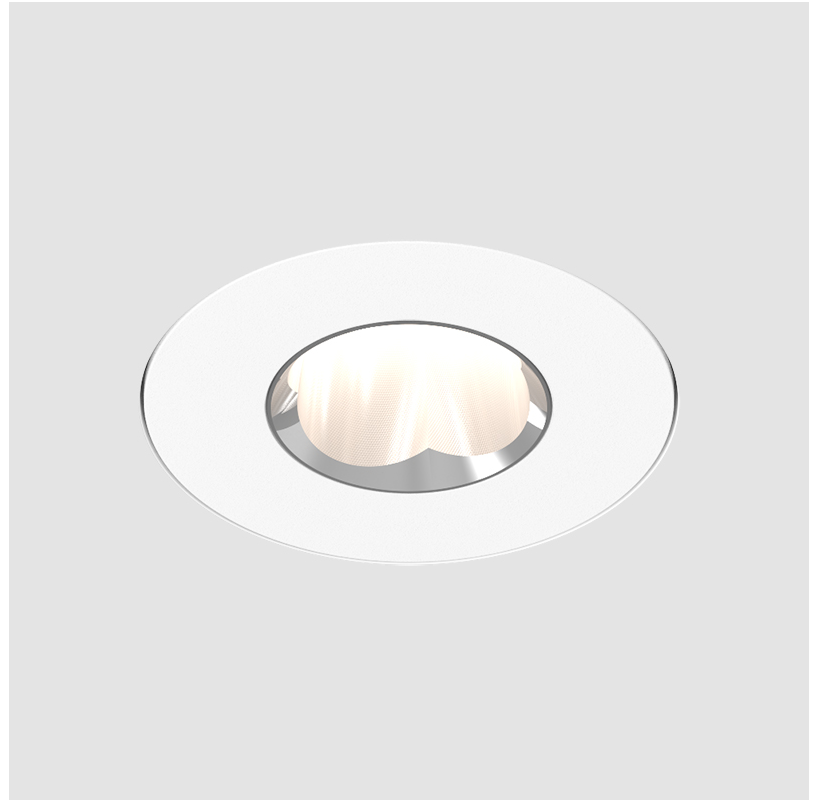

GENERAL

Series: Oiko Pro
Subseries: Oiko Pro Round
Brand: Prolicht
Division: Architectural
Mounting Type: Trimless
Mounting Location: Ceiling
Subcategory: Downlight

PHYSICAL

Shape: Round
Diameter (mm): 75
Diameter (in): 2 15/16
Height (mm): 51
Height (in): 2
Ceiling Thickness (mm): 10 / 12.5 / 15 / 25
Ceiling Thickness (in): 3/8 or 1/2 or 9/16 or 1
Min. Recessing Depth (mm): 55
Min. Recessing Depth (in): 2 3/16
Light Distribution: Direct
Diffuser: Lens Pack - Spread Lens / Linear Spread Lens / Honeycomb Louver
Fixture Finish: SSR / BKV / CWI / CRY / HAB / UFT / ITA / RUA / FTG / MYG / LOD / PUS / FRO / FUP / KIA / POP / BLS / SPG / MEY / GOH / GUM / CHC / COM / ABZ / JAG / OBR / MOS / ROR
Fixture Material: Aluminum Die Cast
Cut-out Measurements: 86mm / 2 11/16" Diameter

ELECTRICAL

Lamp Type: LED (Zhaga Standard)
Input Wattage (W): 14
Total Output Wattage (W): 12.7
Dimming: Dali Dimming
Driver Included: No
Driver Location: Recessed Housing
Driver Type: Constant Current - Universal (120Vac only for DALI driver)
Driver Class: Class 2
Input Voltage (V): 120 - 277
Constant Current (MA): 700

LED

Color Temperature (°K): 2700-6500 Tunable White
Max. Delivered Lumen (lm): 1240
Nominal Lumen (lm): 1460
CRI: >90 CRI
Lamp Life (hrs): 50000
Special LEDs offerings: Tunable White

OPTICAL

Reflector°: 52
Adjustability: Fixed

RATINGS AND CERTIFICATIONS

Certified By: Certified for North American Standards
IP rating: IP20