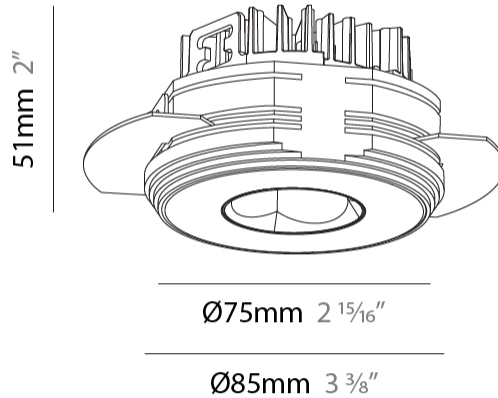

GENERAL

Series: Oiko Pro
Subseries: Oiko Pro Round
Brand: Prolicht
Division: Architectural
Mounting Type: Trimless
Mounting Location: Ceiling
Subcategory: Downlight

PHYSICAL

Shape: Round
Diameter (mm): 75
Diameter (in): 2 15/16
Height (mm): 51
Height (in): 2
Ceiling Thickness (mm): 10 / 12.5 / 15 / 25
Ceiling Thickness (in): 3/8 or 1/2 or 9/16 or 1
Min. Recessing Depth (mm): 55
Min. Recessing Depth (in): 2 3/16
Light Distribution: Direct
Diffuser: Lens Pack - Spread Lens / Linear Spread Lens / Honeycomb Louver
Fixture Finish: SSR / BKV / CWI / CRY / HAB / UFT / ITA / RUA / FTG / MYG / LOD / PUS / FRO / FUP / KIA / POP / BLS / SPG / MEY / GOH / GUM / CHC / COM / ABZ / JAG / OBR / MOS / ROR
Fixture Material: Aluminum Die Cast
Cut-out Measurements: 86mm / 2 11/16" Diameter

ELECTRICAL

Lamp Type: LED (Zhaga Standard)
Input Wattage (W): 14
Total Output Wattage (W): 12.7
Dimming: Dali Dimming
Driver Included: No
Driver Location: Recessed Housing
Driver Type: Constant Current - Universal (120Vac only for DALI driver)
Driver Class: Class 2
Input Voltage (V): 120 - 277
Constant Current (MA): 700

LED

Color Temperature (°K): 2700-6500 Tunable White
Max. Delivered Lumen (lm): 1240
Nominal Lumen (lm): 1460
CRI: >90 CRI
Lamp Life (hrs): 50000
Special LEDs offerings: Tunable White

OPTICAL

Reflector°: 52
Adjustability: Fixed

RATINGS AND CERTIFICATIONS

Certified By: Certified for North American Standards
IP rating: IP20